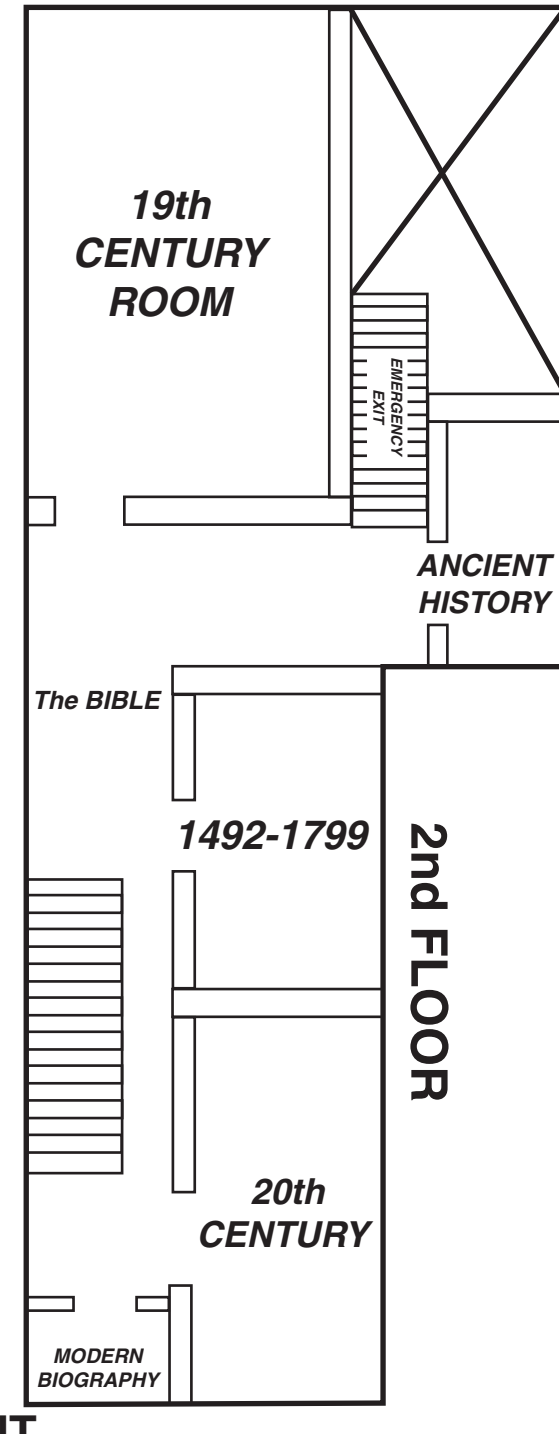

DIRECTIONS

From Gettysburg town square: Baltimore Street South. Turn right (west) on South Street. Turn left at the alley behind the Farnsworth House. Greystone parking is in front of garages on your right.

From Baltimore Street traveling north: Go past intersection with Steinwehr Ave. Turn left (west) on South Street. Turn left at the alley behind the Farnsworth House. Greystone parking is in front of garages on your right.

From Steinwehr Avenue traveling toward town (northeast): Turn left (north) at intersection of Steinwehr Ave. and Baltimore St. Turn left (west) from Baltimore St. onto South St. Turn left at the alley behind the Farnsworth House. Greystone parking is in front of garages on your right.